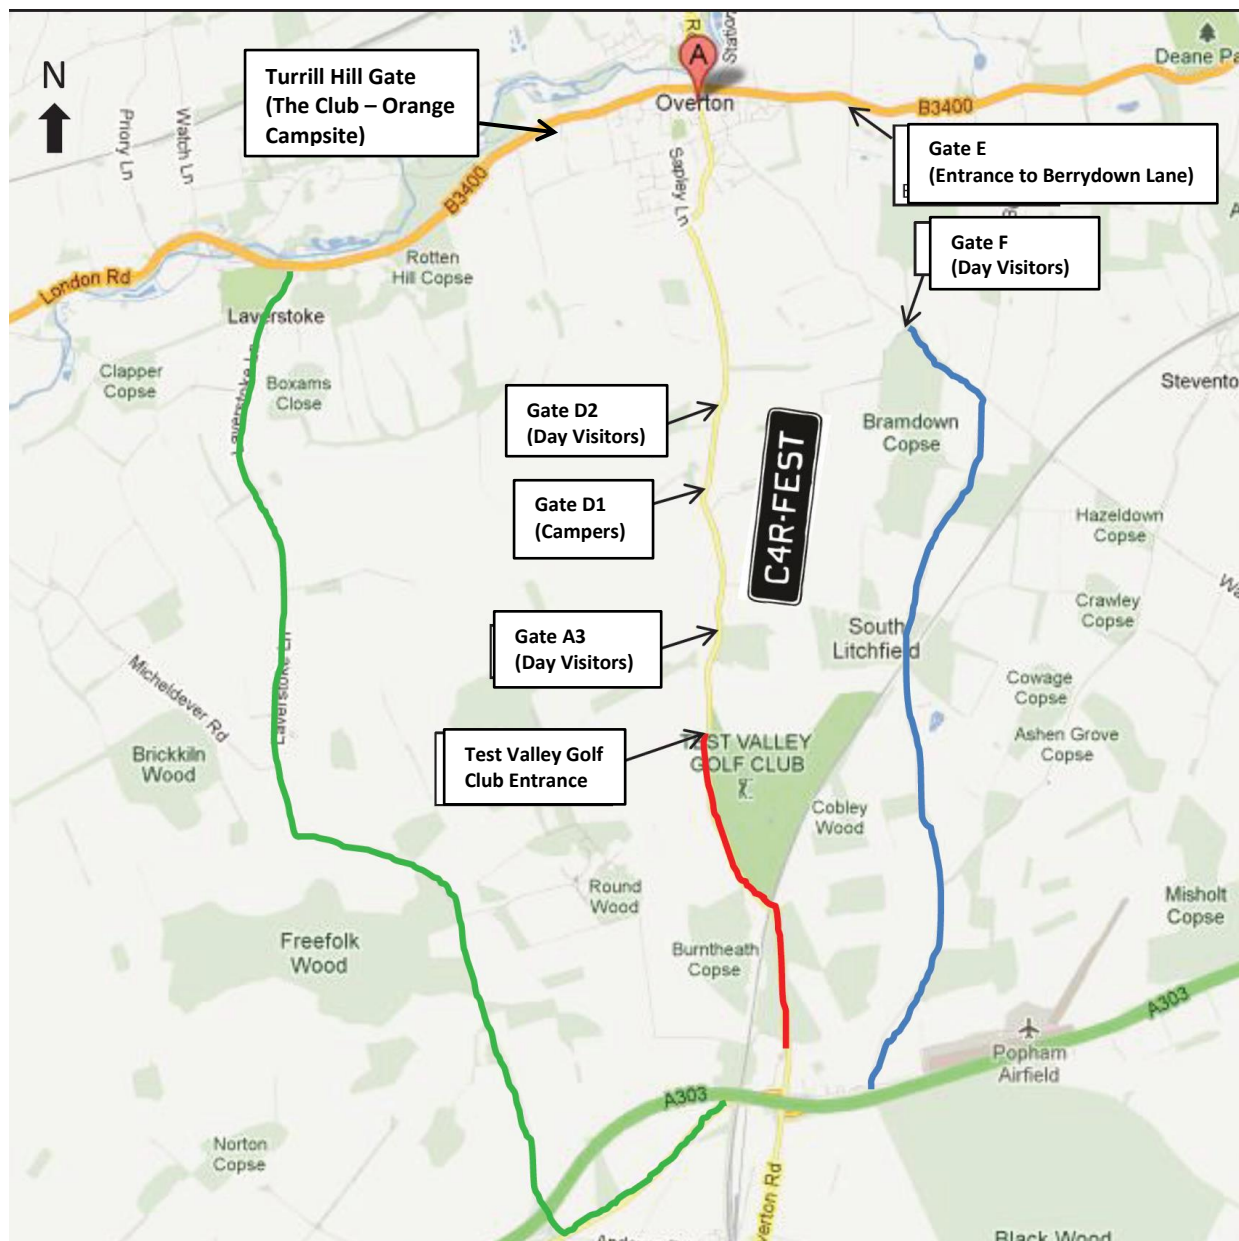

ONE WAY SYSTEM

23rd – 26th August

Northbound one-way:
 Friday 23rd August 7am - 8pm
 Saturday 24th August 7am- 5pm
 Sunday 25th August 7am - 5pm

Southbound one-way:
 Friday 23rd August 8pm - midnight
 Saturday 24th August 8pm - midnight
 Sunday 25th August 8pm - midnight

Southbound one-way:
 Friday 23rd August 7am – midnight
 Monday 26th August

Northbound diversion
 Two-way at all times

Please note: HGVs arriving before 1pm on Monday 26th will be held at Popham Airfield